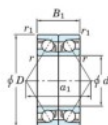

Deep groove ball bearing single row 7052-DB-FY-JTEKT - 7052-DB-FY-JTEKT

<https://www.123bearing.co.uk/bearing-housing/deep-groove-bearing/single-row/7052-db-fy-jtekt>

Boundary dimensions

Bearing No.	Boundary dimensions (mm)					Basic load ratings (kN)		Fatigue load limit (kN)	factor	Limiting speeds (min-1)
	d	D	B	r1 (mm)	r2 (mm)	Cr	Cor	lim		
7052DB FY	260	400	130	4	1.5	661	956	27.1	-	1200

PRODUCT FEATURES

Brand	JTEKT
N° Ean13	3616060649157
Inside diameter	260 mm
Outside diameter	400 mm
Thickness	130 mm
Limiting speed	910 rpm
Dynamic load	661 kN
Static load	956 kN
Packaging	1

contact@123bearing.co.uk

02038 087 274

CRT4 de Lesquin 60 Rue Du Haut De Sainghin 59273 Fretin FRANCE