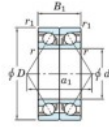

Deep groove ball bearing single row 7052-DB-FY-JTEKT - 7052-DB-FY-JTEKT

<https://www.123bearing.co.uk/bearing-housing/deep-groove-bearing/single-row/7052-db-fy-jtekt>

Boundary dimensions

Bearing No.	Boundary dimensions (mm)					Basic load ratings (kN)		Fatigue	factor	Limiting speeds (min-1)
	d	D	B	r1 (mm)	r2 (mm)	Cr	Cor	lim (kN)		
7052DB FY	260	400	130	4	1.5	661	956	27.1	-	1200

PRODUCT FEATURES

Brand	JTEKT
N° Ean13	3616060649157
Inside diameter	260 mm
Outside diameter	400 mm
Thickness	130 mm
Limiting speed	910 rpm
Dynamic load	661 kN
Static load	956 kN
Packaging	1

contact@123bearing.co.uk

02038 087 274

CRT4 de Lesquin 60 Rue Du Haut De Sainghin 59273 Fretin FRANCE