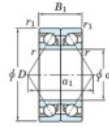

Deep groove ball bearing single row 7248-DB-FY-JTEKT - 7248-DB-FY-JTEKT

<https://www.123bearing.co.uk/bearing-housing/deep-groove-bearing/single-row/7248-db-fy-jtekt>

Boundary dimensions

Bearing No.	Boundary dimensions(mm)					Basic load ratings(kN)		Fatigue load limit(kN)	factor	Limiting speeds(min-1)
	d	D	B	r1(mm)	r2(mm)	Cr	C0r	Ca		
7248DB FY	240	440	144	4	1.5	819	1190	33.4	-	1200

PRODUCT FEATURES

Brand	JTEKT
N° Ean13	3616060649133
Inside diameter	240 mm
Outside diameter	440 mm
Thickness	144 mm
Limiting speed	1200 rpm
Dynamic load	819 kN
Static load	1190 kN
Packaging	1

contact@123bearing.co.uk

02038 087 274

CRT4 de Lesquin 60 Rue Du Haut De Sainghin 59273 Fretin FRANCE