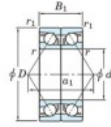

Deep groove ball bearing single row 7248-BDB-FY-JTEKT - 7248-BDB-FY-JTEKT

<https://www.123bearing.co.uk/bearing-housing/deep-groove-bearing/single-row/7248-bdb-fy-jtekt>

Boundary dimensions

Bearing No.	Boundary dimensions(mm)					Basic load ratings(kN)		Fatigue load limit(kN)	factor	Limiting speeds(min-1)
	d	D	B	r1(max)	r1(min)	C_r	C_{0k}	C_u		
7248BDB FY	240	440	144	4	1.5	736	1080	30.2	-	890

PRODUCT FEATURES

Brand	JTEKT
N° Ean13	3616060649126
Inside diameter	240 mm
Inside diameter	9.449" inch
Outside diameter	440 mm
Outside diameter	17.323" inch
Thickness	144 mm
Thickness	5.669" inch
Limiting speed	890 rpm
Dynamic load	736 kN
Static load	1080 kN
Packaging	1

contact@123bearing.co.uk

02038 087 274

CRT4 de Lesquin 60 Rue Du Haut De Sainghin 59273 Fretin FRANCE