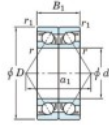

Deep groove ball bearing single row 7048-DB-FY-JTEKT - 7048-DB-FY-JTEKT

<https://www.123bearing.co.uk/bearing-housing/deep-groove-bearing/single-row/7048-db-fy-jtekt>

Boundary dimensions

Bearing No.	Boundary dimensions(mm)					Basic load ratings(kN)		Fatigue load limit(kN)	factor	Limiting speeds(min-1)
	d	D	B	r1(max)	r2(max)	Cr	Cor			
7048DB FY	240	360	112	3	1.1	591	751	24.6	-	1400

PRODUCT FEATURES

Brand	JTEKT
N° Ean13	3616060649119
Inside diameter	240 mm
Inside diameter	9.449" inch
Outside diameter	360 mm
Outside diameter	14.173" inch
Thickness	112 mm
Thickness	4.409" inch
Limiting speed	1400 rpm
Dynamic load	591 kN
Static load	751 kN
Packaging	1

contact@123bearing.co.uk

02038 087 274

CRT4 de Lesquin 60 Rue Du Haut De Sainghin 59273 Fretin FRANCE