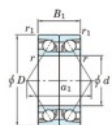

Deep groove ball bearing single row 7044-BDB-FY-JTEKT - 7044-BDB-FY-JTEKT

<https://www.123bearing.co.uk/bearing-housing/deep-groove-bearing/single-row/7044-bdb-fy-jtekt>

Boundary dimensions

Bearing No.	Boundary dimensions (mm)					Basic load ratings (kN)		Fatigue load	factor	Limiting
	d	D	B	r1 (mm)	r2 (mm)	Cr	C0r	lim (kN)	10	Grease lub
7044BDB FY	220	340	112	3	1.1	486	636	19.6	-	1100

PRODUCT FEATURES

Brand	JTEKT
N° Ean13	3616060649072
Inside diameter	220 mm
Outside diameter	340 mm
Thickness	112 mm
Limiting speed	1100 rpm
Dynamic load	486 kN
Static load	636 kN
Packaging	1

contact@123bearing.co.uk

02038 087 274

CRT4 de Lesquin 60 Rue Du Haut De Sainghin 59273 Fretin FRANCE