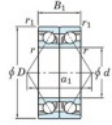

Deep groove ball bearing single row 7340-DB-FY-JTEKT - 7340-DB-FY-JTEKT

<https://www.123bearing.co.uk/bearing-housing/deep-groove-bearing/single-row/7340-db-fy-jtekt>

Boundary dimensions

Bearing No.	Boundary dimensions(mm)						Basic load ratings(kN)		Fatigue	factor	Limiting speeds(min-1)
	d	D	B	r1(mm)	r2(mm)	Cr	COF	lim(kN)			
7340DB FY	200	420	160	5	2	964	1320	38.6	-	Grease Lub. 1300	

PRODUCT FEATURES

Brand	JTEKT
N° Ean13	3616060649065
Inside diameter	200 mm
Outside diameter	420 mm
Thickness	160 mm
Limiting speed	1300 rpm
Dynamic load	964 kN
Static load	1320 kN
Packaging	1

contact@123bearing.co.uk

02038 087 274

CRT4 de Lesquin 60 Rue Du Haut De Sainghin 59273 Fretin FRANCE