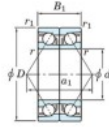

Deep groove ball bearing single row 7240-CDB-FY-JTEKT - 7240-CDB-FY-JTEKT

<https://www.123bearing.co.uk/bearing-housing/deep-groove-bearing/single-row/7240-cdb-fy-jtekt>

Boundary dimensions

Bearing No.	Boundary dimensions(mm)					Basic load ratings(kN)		Fatigue load factor		Limiting speeds(min-1)
	d	D	B	r1(max)	r2(max)	Cr	CO	C0	f0	Groove Lub.
7240CDB FY	200	360	116	4	1.5	718	921	28.4	15.1	2100

PRODUCT FEATURES

Brand	JTEKT
N° Ean13	3616060649041
Inside diameter	200 mm
Outside diameter	360 mm
Thickness	116 mm
Limiting speed	2100 rpm
Dynamic load	718 kN
Static load	921 kN
Packaging	1

contact@123bearing.co.uk

02038 087 274

CRT4 de Lesquin 60 Rue Du Haut De Sainghin 59273 Fretin FRANCE