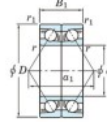

Deep groove ball bearing single row 7240-DB-FY-JTEKT - 7240-DB-FY-JTEKT

<https://www.123bearing.co.uk/bearing-housing/deep-groove-bearing/single-row/7240-db-fy-jtekt>

Boundary dimensions

Bearing No.	Boundary dimensions(mm)						Basic load ratings(kN)		Fatigue load factor		Limiting speeds(min-1)
	d	D	B	r1max	r1min	r	C	C0	f0	Grease lub	
7240DB FY	200	360	116	4	1.5	658	847	26.2	-	1500	

PRODUCT FEATURES

Brand	JTEKT
N° Ean13	3616060649034
Inside diameter	200 mm
Outside diameter	360 mm
Thickness	116 mm
Limiting speed	1500 rpm
Dynamic load	658 kN
Static load	847 kN
Packaging	1

contact@123bearing.co.uk

02038 087 274

CRT4 de Lesquin 60 Rue Du Haut De Sainghin 59273 Fretin FRANCE