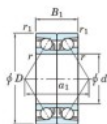

Deep groove ball bearing single row 7040-CDB-FY-JTEKT - 7040-CDB-FY-JTEKT

<https://www.123bearing.co.uk/bearing-housing/deep-groove-bearing/single-row/7040-cdb-fy-jtekt>

Boundary dimensions

Bearing No.	Boundary dimensions (mm)					Basic load ratings (kN)		Fatigue load factor		Limiting speeds (min-1)
	d	D	B	r1 (mm)	r2 (mm)	C_r	C_{0r}	f₀	f₁	Grease lub.
7040CDB FY	200	310	102	2.1	1.1	544	676	21.9	15.7	2300

PRODUCT FEATURES

Brand	JTEKT
N° Ean13	3616060649010
Inside diameter	200 mm
Outside diameter	310 mm
Thickness	102 mm
Limiting speed	2300 rpm
Dynamic load	544 kN
Static load	676 kN
Packaging	1

contact@123bearing.co.uk

02038 087 274

CRT4 de Lesquin 60 Rue Du Haut De Sainghin 59273 Fretin FRANCE