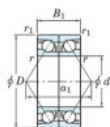

Deep groove ball bearing single row 7940-CDB-FY-JTEKT - 7940-CDB-FY-JTEKT

<https://www.123bearing.co.uk/bearing-housing/deep-groove-bearing/single-row/7940-cdb-fy-jtekt>

Boundary dimensions

Bearing No.	Boundary dimensions(mm)					Basic load ratings(kN)		Fatigue load factor		Limiting speeds(min-1)
	d	D	B	r1(max)	r1(min)	Cr	Cor	C0	C1	Grease Lub.
7940CDB FY	200	280	76	2.1	1.1	415	509	17.4	16.3	2500

PRODUCT FEATURES

Brand	JTEKT
N° Ean13	3616060648983
Inside diameter	200 mm
Outside diameter	280 mm
Thickness	76 mm
Limiting speed	2500 rpm
Dynamic load	415 kN
Static load	509 kN
Packaging	1

contact@123bearing.co.uk

02038 087 274

CRT4 de Lesquin 60 Rue Du Haut De Sainghin 59273 Fretin FRANCE