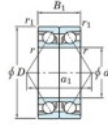

Deep groove ball bearing single row 7238-DB-FY-JTEKT - 7238-DB-FY-JTEKT

<https://www.123bearing.co.uk/bearing-housing/deep-groove-bearing/single-row/7238-db-fy-jtekt>

Boundary dimensions

Bearing No.	Boundary dimensions(mm)					Basic load ratings(kN)		Fatigue load	factor	Limiting speeds(min-1)
	d	D	B	r1(mm)	r2(mm)	Cr	C0r	lim(kN)		
7238DB FY	190	340	110	4	1.5	616	779	24.7	-	1600

PRODUCT FEATURES

Brand	JTEKT
N° Ean13	3616060648945
Inside diameter	190 mm
Outside diameter	340 mm
Thickness	110 mm
Limiting speed	1600 rpm
Dynamic load	616 kN
Static load	779 kN
Packaging	1

contact@123bearing.co.uk

02038 087 274

CRT4 de Lesquin 60 Rue Du Haut De Sainghin 59273 Fretin FRANCE