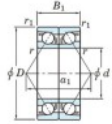

Deep groove ball bearing single row 7038-CDB-FY-JTEKT - 7038-CDB-FY-JTEKT

<https://www.123bearing.co.uk/bearing-housing/deep-groove-bearing/single-row/7038-cdb-fy-jtekt>

Boundary dimensions

Bearing No.	Boundary dimensions(mm)					Basic load ratings(kN)		Fatigue load factor		Limiting speeds(min-1)
	d	D	B	r1(mm)	r2(mm)	C_r	C_{0r}	f₀	f₁	Grease lub.
7038CDB FY	190	290	92	2.1	1.1	485	585	21.1	15.9	2500

PRODUCT FEATURES

Brand	JTEKT
N° Ean13	3616060648921
Inside diameter	190 mm
Outside diameter	290 mm
Thickness	92 mm
Limiting speed	2500 rpm
Dynamic load	485 kN
Static load	585 kN
Packaging	1

contact@123bearing.co.uk

02038 087 274

CRT4 de Lesquin 60 Rue Du Haut De Sainghin 59273 Fretin FRANCE