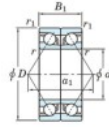

Deep groove ball bearing single row 7336-DB-FY-JTEKT - 7336-DB-FY-JTEKT

<https://www.123bearing.co.uk/bearing-housing/deep-groove-bearing/single-row/7336-db-fy-jtekt>

Boundary dimensions

Bearing No.	Boundary dimensions(mm)					Basic load ratings(kN)		Fatigue load factor		Limiting speeds(min-1)
	d	D	B	r1(r2)	r1(mm)	C_r	C_{0r}	C_r	C_{0r}	
7336DB FY	180	380	150	4	1.5	831	1070	33	-	1500

PRODUCT FEATURES

Brand	JTEKT
N° Ean13	3616060648884
Inside diameter	180 mm
Outside diameter	380 mm
Thickness	150 mm
Limiting speed	1500 rpm
Dynamic load	831 kN
Static load	1070 kN
Packaging	1

contact@123bearing.co.uk

02038 087 274

CRT4 de Lesquin 60 Rue Du Haut De Sainghin 59273 Fretin FRANCE