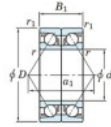

Deep groove ball bearing single row 7336-BDB-FY-JTEKT - 7336-BDB-FY-JTEKT

<https://www.123bearing.co.uk/bearing-housing/deep-groove-bearing/single-row/7336-bdb-fy-jtekt>

Boundary dimensions

Bearing No.	Boundary dimensions(mm)					Basic load ratings(kN)		Fatigue load factor	Limiting speeds(min-1)
	d	D	B	r1/mm	r2/mm	C1	C0		
7336BDB FY	180	380	150	4	1.5	757	976	30.1	1100

PRODUCT FEATURES

Brand	JTEKT
N° Ean13	3616060648877
Inside diameter	180 mm
Outside diameter	380 mm
Thickness	150 mm
Limiting speed	1100 rpm
Dynamic load	757 kN
Static load	976 kN
Packaging	1

contact@123bearing.co.uk

02038 087 274

CRT4 de Lesquin 60 Rue Du Haut De Sainghin 59273 Fretin FRANCE