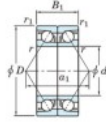

Deep groove ball bearing single row 7236-DB-FY-JTEKT - 7236-DB-FY-JTEKT

<https://www.123bearing.co.uk/bearing-housing/deep-groove-bearing/single-row/7236-db-fy-jtekt>

Boundary dimensions

Bearing No.	Boundary dimensions (mm)					Basic load ratings (kN)		Fatigue load limit (kN)	Factor	Limiting speed (min⁻¹)
	d	D	B	r1 (mm)	r2 (mm)	Cr	C0r			
7236DB FY	180	320	104	4	1.5	596	724	23.7	-	1700

PRODUCT FEATURES

Brand	JTEKT
N° Ean13	3616060648853
Inside diameter	180 mm
Outside diameter	320 mm
Thickness	104 mm
Limiting speed	1700 rpm
Dynamic load	596 kN
Static load	724 kN
Packaging	1

contact@123bearing.co.uk

02038 087 274

CRT4 de Lesquin 60 Rue Du Haut De Sainghin 59273 Fretin FRANCE