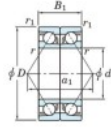

Deep groove ball bearing single row 7236-BDB-FY-JTEKT - 7236-BDB-FY-JTEKT

<https://www.123bearing.co.uk/bearing-housing/deep-groove-bearing/single-row/7236-bdb-fy-jtekt>

Boundary dimensions

Bearing No.	Boundary dimensions(mm)					Basic load ratings(kN)		Fatigue load limit(kN)	factor	Limiting speeds(min-1)
	d	D	B	r1(max)	r1(min)	Cy	C0y	C0		
7236BDB FY	180	320	104	4	1.5	538	657	21.5	10	Grease Lub. 1300

PRODUCT FEATURES

Brand	JTEKT
N° Ean13	3616060648846
Inside diameter	180 mm
Outside diameter	320 mm
Thickness	104 mm
Limiting speed	1300 rpm
Dynamic load	538 kN
Static load	657 kN
Packaging	1

contact@123bearing.co.uk

02038 087 274

CRT4 de Lesquin 60 Rue Du Haut De Sainghin 59273 Fretin FRANCE