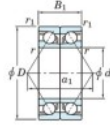

Deep groove ball bearing single row 7036-CDB-FY-JTEKT - 7036-CDB-FY-JTEKT

<https://www.123bearing.co.uk/bearing-housing/deep-groove-bearing/single-row/7036-cdb-fy-jtekt>

Boundary dimensions

Bearing No.	Boundary dimensions(mm)					Basic load ratings(kN)		Fatigue load limit(kN)	Factor	Limiting speeds(min-1)
	d	D	B	r1(mm)	r2(mm)	Cv	C0r			
7036CDB FY	180	280	92	2.1	1.1	473	553	20.7	15.7	2600

PRODUCT FEATURES

Brand	JTEKT
N° Ean13	3616060648839
Inside diameter	180 mm
Outside diameter	280 mm
Thickness	92 mm
Limiting speed	2600 rpm
Dynamic load	473 kN
Static load	553 kN
Packaging	1

contact@123bearing.co.uk

02038 087 274

CRT4 de Lesquin 60 Rue Du Haut De Sainghin 59273 Fretin FRANCE