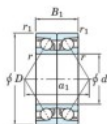

Deep groove ball bearing single row 7334-DB-FY-JTEKT - 7334-DB-FY-JTEKT

<https://www.123bearing.co.uk/bearing-housing/deep-groove-bearing/single-row/7334-db-fy-jtekt>

Boundary dimensions

Bearing No.	Boundary dimensions (mm)					Basic load ratings (kN)		Fatigue load factor		Limiting speeds (min⁻¹)
	d	D	B	r1 (min)	r2 (min)	C_r	C_{0r}	f₀	f₁	(Grease lub.)
7334DB FY	170	360	144	4	1.5	789	969	30.7	-	1600

PRODUCT FEATURES

Brand	JTEKT
N° Ean13	3616060648785
Inside diameter	170 mm
Outside diameter	360 mm
Thickness	144 mm
Limiting speed	1600 rpm
Dynamic load	789 kN
Static load	969 kN
Packaging	1

contact@123bearing.co.uk

02038 087 274

CRT4 de Lesquin 60 Rue Du Haut De Sainghin 59273 Fretin FRANCE