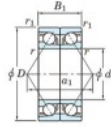

Deep groove ball bearing single row 7334-BDB-FY-JTEKT - 7334-BDB-FY-JTEKT

<https://www.123bearing.co.uk/bearing-housing/deep-groove-bearing/single-row/7334-bdb-fy-jtekt>

Boundary dimensions

Bearing No.	Boundary dimensions(mm)					Basic load ratings(kN)		Fatigue load limit(kN)	factor	Limiting speeds(min-1)
	d	D	B	α(mm)	r1(mm)	Cr	C0r	lim		
7334BDB FY	170	360	144	4	1.5	721	888	29.2	-	1200

PRODUCT FEATURES

Brand	JTEKT
N° Ean13	3616060648778
Inside diameter	170 mm
Outside diameter	360 mm
Thickness	144 mm
Limiting speed	1200 rpm
Dynamic load	721 kN
Static load	888 kN
Packaging	1

contact@123bearing.co.uk

02038 087 274

CRT4 de Lesquin 60 Rue Du Haut De Sainghin 59273 Fretin FRANCE