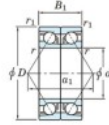

Deep groove ball bearing single row 7234-CDB-FY-JTEKT - 7234-CDB-FY-JTEKT

<https://www.123bearing.co.uk/bearing-housing/deep-groove-bearing/single-row/7234-cdb-fy-jtekt>

Boundary dimensions

Bearing No.	Boundary dimensions(mm)					Basic load ratings(kN)		Fatigue load factor		Limiting speeds(min-1)
	d	D	B	r1(r2)	r3(r4)	Cr	CG	C0	FC	Grease lub.
7234CDB FY	170	310	104	4	1.5	603	719	24	15.1	2500

PRODUCT FEATURES

Brand	JTEKT
N° Ean13	3616060648761
Inside diameter	170 mm
Outside diameter	310 mm
Thickness	104 mm
Limiting speed	2500 rpm
Dynamic load	603 kN
Static load	719 kN
Packaging	1

contact@123bearing.co.uk

02038 087 274

CRT4 de Lesquin 60 Rue Du Haut De Sainghin 59273 Fretin FRANCE