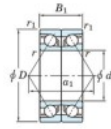

Deep groove ball bearing single row 7234-DB-FY-JTEKT - 7234-DB-FY-JTEKT

<https://www.123bearing.co.uk/bearing-housing/deep-groove-bearing/single-row/7234-db-fy-jtekt>

Boundary dimensions

Bearing No.	Boundary dimensions(mm)					Basic load ratings(kN)		Fatigue load limit(kN)	factor	Limiting speeds(min-1)
	d	D	B	r1(max)	r2(max)	Cr	Cor	lim		
7234DB FY	170	310	104	4	1.5	552	661	22	-	1800

PRODUCT FEATURES

Brand	JTEKT
N° Ean13	3616060648754
Inside diameter	170 mm
Outside diameter	310 mm
Thickness	104 mm
Limiting speed	1800 rpm
Dynamic load	552 kN
Static load	661 kN
Packaging	1

contact@123bearing.co.uk

02038 087 274

CRT4 de Lesquin 60 Rue Du Haut De Sainghin 59273 Fretin FRANCE