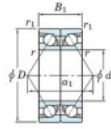

Deep groove ball bearing single row 7034-CDB-FY-JTEKT - 7034-CDB-FY-JTEKT

<https://www.123bearing.co.uk/bearing-housing/deep-groove-bearing/single-row/7034-cdb-fy-jtekt>

Boundary dimensions

Bearing No.	Boundary dimensions(mm)					Basic load ratings(kN)		Fatigue load factor		Limiting speeds(min-1)
	d	D	B	r1(max)	r1(min)	Cr	C0r	lim1(kN)	lim2	Grease lub.
7034CDB FY	170	260	84	2.1	1.1	415	469	17.9	15.9	2900

PRODUCT FEATURES

Brand	JTEKT
N° Ean13	3616060648730
Inside diameter	170 mm
Outside diameter	260 mm
Thickness	84 mm
Limiting speed	2900 rpm
Dynamic load	415 kN
Static load	469 kN
Packaging	1

contact@123bearing.co.uk

02038 087 274

CRT4 de Lesquin 60 Rue Du Haut De Sainghin 59273 Fretin FRANCE