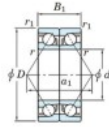

Deep groove ball bearing single row 7034-DB-FY-JTEKT - 7034-DB-FY-JTEKT

<https://www.123bearing.co.uk/bearing-housing/deep-groove-bearing/single-row/7034-db-fy-jtekt>

Boundary dimensions

Bearing No.	Boundary dimensions(mm)					Basic load ratings(kN)		Fatigue load limit(kN)	factor	Limiting speeds(min-1)
	d	D	B	r1(mm)	r(mm)	Cr	C0r	C0r		
7034DB FY	170	260	84	2.1	1.1	377	429	15.8	-	2100

PRODUCT FEATURES

Brand	JTEKT
N° Ean13	3616060648723
Inside diameter	170 mm
Outside diameter	260 mm
Thickness	84 mm
Limiting speed	2100 rpm
Dynamic load	377 kN
Static load	429 kN
Packaging	1

contact@123bearing.co.uk

02038 087 274

CRT4 de Lesquin 60 Rue Du Haut De Sainghin 59273 Fretin FRANCE