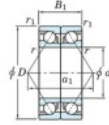

Deep groove ball bearing single row 7034-BDB-FY-JTEKT - 7034-BDB-FY-JTEKT

<https://www.123bearing.co.uk/bearing-housing/deep-groove-bearing/single-row/7034-bdb-fy-jtekt>

Boundary dimensions

Bearing No.	Boundary dimensions(mm)					Basic load ratings(kN)		Fatigue load limit(kN)	factor	Limiting speeds(min-1)
	d	D	B	r1(max)	r2(max)	Cr	C0r	Cu		
7034BDB FY	170	260	84	2.1	1.1	338	386	13.8	-	1600

PRODUCT FEATURES

Brand	JTEKT
N° Ean13	3616060648716
Inside diameter	170 mm
Inside diameter	6.693" inch
Outside diameter	260 mm
Outside diameter	10.236" inch
Thickness	84 mm
Thickness	3.307" inch
Limiting speed	1600 rpm
Dynamic load	338 kN
Static load	386 kN
Packaging	1

contact@123bearing.co.uk

02038 087 274

CRT4 de Lesquin 60 Rue Du Haut De Sainghin 59273 Fretin FRANCE