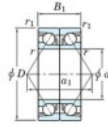

Deep groove ball bearing single row 7332-CDB-FY-JTEKT - 7332-CDB-FY-JTEKT

<https://www.123bearing.co.uk/bearing-housing/deep-groove-bearing/single-row/7332-cdb-fy-jtekt>

Boundary dimensions

Bearing No.	Boundary dimensions(mm)					Basic load ratings(kN)		Fatigue load factor		Limiting speeds(min-1)
	d	D	B	r1(mm)	r2(mm)	Cr	C0r	Ca	C0a	
7332CDB FY	160	340	136	4	1.5	800	980	32	14	2400

PRODUCT FEATURES

Brand	JTEKT
N° Ean13	3616060648679
Inside diameter	160 mm
Outside diameter	340 mm
Thickness	136 mm
Limiting speed	2400 rpm
Dynamic load	800 kN
Static load	980 kN
Packaging	1

contact@123bearing.co.uk

02038 087 274

CRT4 de Lesquin 60 Rue Du Haut De Sainghin 59273 Fretin FRANCE