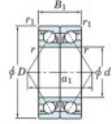

Deep groove ball bearing single row 7232-CDB-FY-JTEKT - 7232-CDB-FY-JTEKT

<https://www.123bearing.co.uk/bearing-housing/deep-groove-bearing/single-row/7232-cdb-fy-jtekt>

Boundary dimensions

Bearing No.	Boundary dimensions (mm)					Basic load ratings (kN)		Fatigue load factor		Limiting speeds (min-1)
	d	D	B	r1 (mm)	r2 (mm)	Cr	Cor	f0	Grease Lub.	
7232CDB FY	160	290	96	3	1.1	511	665	19.7	15.2	2700

PRODUCT FEATURES

Brand	JTEKT
N° Ean13	3616060648648
Inside diameter	160 mm
Inside diameter	6.299" inch
Outside diameter	290 mm
Outside diameter	11.417" inch
Thickness	96 mm
Thickness	3.78" inch
Limiting speed	2700 rpm
Dynamic load	511 kN
Static load	665 kN
Packaging	1

contact@123bearing.co.uk

02038 087 274

CRT4 de Lesquin 60 Rue Du Haut De Sainghin 59273 Fretin FRANCE