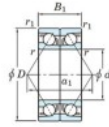

Deep groove ball bearing single row 7032-DB-FY-JTEKT - 7032-DB-FY-JTEKT

<https://www.123bearing.co.uk/bearing-housing/deep-groove-bearing/single-row/7032-db-fy-jtekt>

Boundary dimensions

Bearing No.	Boundary dimensions(mm)					Basic load ratings(kN)		Fatigue load limit(kN)	factor	Limiting speeds(min-1)
	d	D	B	r1(max)	r1(min)	Cy	C0y	C0		
7032DB FY	160	240	76	2.1	1.1	315	353	13.3	-	2300

PRODUCT FEATURES

Brand	JTEKT
N° Ean13	3616060648600
Inside diameter	160 mm
Outside diameter	240 mm
Thickness	76 mm
Limiting speed	2300 rpm
Dynamic load	315 kN
Static load	353 kN
Packaging	1

contact@123bearing.co.uk

02038 087 274

CRT4 de Lesquin 60 Rue Du Haut De Sainghin 59273 Fretin FRANCE