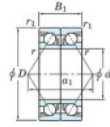

Deep groove ball bearing single row 7330-CDB-FY-JTEKT - 7330-CDB-FY-JTEKT

<https://www.123bearing.co.uk/bearing-housing/deep-groove-bearing/single-row/7330-cdb-fy-jtekt>

Boundary dimensions

Bearing No.	Boundary dimensions(mm)					Basic load ratings(kN)		Fatigue load factor		Limiting speeds(min-1)
	d	D	B	r1(max)	r2(max)	C_r	C_{0r}	C₁₀	C₉₀	
7330CDB FY	150	320	130	4	1.5	760	891	30	13.7	Grease lub. 2600

PRODUCT FEATURES

Brand	JTEKT
N° Ean13	3616060648556
Inside diameter	150 mm
Inside diameter	5.906" inch
Outside diameter	320 mm
Outside diameter	12.598" inch
Thickness	130 mm
Thickness	5.118" inch
Limiting speed	2600 rpm
Dynamic load	760 kN
Static load	891 kN
Packaging	1

contact@123bearing.co.uk

02038 087 274

CRT4 de Lesquin 60 Rue Du Haut De Sainghin 59273 Fretin FRANCE