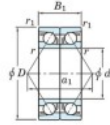

Deep groove ball bearing single row 7330-BDB-FY-JTEKT - 7330-BDB-FY-JTEKT

<https://www.123bearing.co.uk/bearing-housing/deep-groove-bearing/single-row/7330-bdb-fy-jtekt>

Boundary dimensions

Bearing No.	Boundary dimensions(mm)					Basic load ratings(kN)		Fatigue load limit(kN)	Factor	Limiting speeds(min-1)
	d	D	B	r1(max)	r1(min)	Cr	C0r	C0r		
7330BDB FY	150	320	130	4	1.5	645	760	25.6	-	1400

PRODUCT FEATURES

Brand	JTEKT
N° Ean13	3616060648532
Inside diameter	150 mm
Outside diameter	320 mm
Thickness	130 mm
Limiting speed	1400 rpm
Dynamic load	645 kN
Static load	760 kN
Packaging	1

contact@123bearing.co.uk

02038 087 274

CRT4 de Lesquin 60 Rue Du Haut De Sainghin 59273 Fretin FRANCE