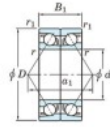

Deep groove ball bearing single row 7230-DB-FY-JTEKT - 7230-DB-FY-JTEKT

<https://www.123bearing.co.uk/bearing-housing/deep-groove-bearing/single-row/7230-db-fy-jtekt>

Boundary dimensions

Bearing No.	Boundary dimensions(mm)					Basic load ratings(kN)		Fatigue load factor		Limiting speeds(min-1)
	d	D	B	r1(min)	r1(max)	C_r	C_{0r}	f₀	Grease Lub.	
7230DB FY	150	270	90	3	1.1	504	560	19.9	-	2100

PRODUCT FEATURES

Brand	JTEKT
N° Ean13	3616060648518
Inside diameter	150 mm
Outside diameter	270 mm
Thickness	90 mm
Limiting speed	2100 rpm
Dynamic load	504 kN
Static load	560 kN
Packaging	1

contact@123bearing.co.uk

02038 087 274

CRT4 de Lesquin 60 Rue Du Haut De Sainghin 59273 Fretin FRANCE