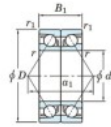

Deep groove ball bearing single row 7230-BDB-FY-JTEKT - 7230-BDB-FY-JTEKT

<https://www.123bearing.co.uk/bearing-housing/deep-groove-bearing/single-row/7230-bdb-fy-jtekt>

Boundary dimensions

Bearing No.	Boundary dimensions(mm)					Basic load ratings(kN)		Fatigue load factor	Limiting speeds(min-1)
	d	D	B	r1(mm)	r2(mm)	C	C0		
7230BDB FY	150	270	90	3	1.1	456	509	18.1	1600

PRODUCT FEATURES

Brand	JTEKT
N° Ean13	3616060648501
Inside diameter	150 mm
Inside diameter	5.906" inch
Outside diameter	270 mm
Outside diameter	10.63" inch
Thickness	90 mm
Thickness	3.543" inch
Limiting speed	1600 rpm
Dynamic load	456 kN
Static load	509 kN
Packaging	1

contact@123bearing.co.uk

02038 087 274

CRT4 de Lesquin 60 Rue Du Haut De Sainghin 59273 Fretin FRANCE