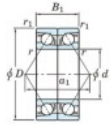

Deep groove ball bearing single row 7030-CDB-FY-JTEKT - 7030-CDB-FY-JTEKT

<https://www.123bearing.co.uk/bearing-housing/deep-groove-bearing/single-row/7030-cdb-fy-jtekt>

Boundary dimensions

Bearing No.	Boundary dimensions(mm)					Basic load ratings(kN)		Fatigue load factor		Limiting speeds(min-1)
	d	D	B	r(mm)	r1(mm)	Cr	C0r	Ca	C0a	Grease lub.
7030CDB FY	150	225	70	2.1	1.1	306	337	13.4	16.1	3300

PRODUCT FEATURES

Brand	JTEKT
N° Ean13	3616060648495
Inside diameter	150 mm
Outside diameter	225 mm
Thickness	70 mm
Limiting speed	3300 rpm
Dynamic load	306 kN
Static load	337 kN
Packaging	1

contact@123bearing.co.uk

02038 087 274

CRT4 de Lesquin 60 Rue Du Haut De Sainghin 59273 Fretin FRANCE