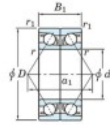

Deep groove ball bearing single row 7030-DB-FY-JTEKT - 7030-DB-FY-JTEKT

<https://www.123bearing.co.uk/bearing-housing/deep-groove-bearing/single-row/7030-db-fy-jtekt>

Boundary dimensions

Bearing No.	Boundary dimensions(mm)					Basic load ratings(kN)		Fatigue load limit(kN)	factor	Limiting speeds(min-1)
	d	D	B	r1(max)	r1(min)	Cr	C0r	C0r		
7030DB FY	150	225	70	2.1	1.1	278	308	11.9	-	2400

PRODUCT FEATURES

Brand	JTEKT
N° Ean13	3616060648488
Inside diameter	150 mm
Outside diameter	225 mm
Thickness	70 mm
Limiting speed	2400 rpm
Dynamic load	278 kN
Static load	308 kN
Packaging	1

contact@123bearing.co.uk

02038 087 274

CRT4 de Lesquin 60 Rue Du Haut De Sainghin 59273 Fretin FRANCE