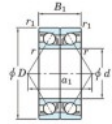

Deep groove ball bearing single row 7030-BDB-FY-JTEKT - 7030-BDB-FY-JTEKT

<https://www.123bearing.co.uk/bearing-housing/deep-groove-bearing/single-row/7030-bdb-fy-jtekt>

Boundary dimensions

Bearing No.	Boundary dimensions (mm)					Basic load ratings (kN)		Fatigue load limit (kN)	Factor	Limiting speeds (min-1)
	d	D	B	r1 (mm)	r2 (mm)	Cr	C0r			
7030BDB FY	150	225	70	2.1	1.1	249	275	10.4	10	Grease lub 1800

PRODUCT FEATURES

Brand	JTEKT
N° Ean13	3616060648471
Inside diameter	150 mm
Outside diameter	225 mm
Thickness	70 mm
Limiting speed	1800 rpm
Dynamic load	249 kN
Static load	275 kN
Packaging	1

contact@123bearing.co.uk

02038 087 274

CRT4 de Lesquin 60 Rue Du Haut De Sainghin 59273 Fretin FRANCE