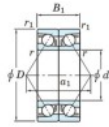

Deep groove ball bearing single row 7328-CDB-FY-JTEKT - 7328-CDB-FY-JTEKT

<https://www.123bearing.co.uk/bearing-housing/deep-groove-bearing/single-row/7328-cdb-fy-jtekt>

Boundary dimensions

Bearing No.	Boundary dimensions(mm)					Basic load ratings(kN)		Fatigue load factor		Limiting speeds(min-1)
	d	D	B	r1(max)	r2(max)	Cy	Co	f0	f1	
7328CDB FY	140	300	124	4	1.5	717	802	27.9	13.4	2800

PRODUCT FEATURES

Brand	JTEKT
N° Ean13	3616060648433
Inside diameter	140 mm
Inside diameter	5.512" inch
Outside diameter	300 mm
Outside diameter	11.811" inch
Thickness	124 mm
Thickness	4.882" inch
Limiting speed	2800 rpm
Dynamic load	717 kN
Static load	802 kN
Packaging	1

contact@123bearing.co.uk

02038 087 274

CRT4 de Lesquin 60 Rue Du Haut De Sainghin 59273 Fretin FRANCE