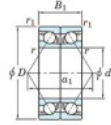

Deep groove ball bearing single row 7328-BDB-FY-JTEKT - 7328-BDB-FY-JTEKT

<https://www.123bearing.co.uk/bearing-housing/deep-groove-bearing/single-row/7328-bdb-fy-jtekt>

Boundary dimensions

Bearing No.	Boundary dimensions(mm)						Basic load ratings(kN)		Fatigue load limit(kN)	Factor	Limiting speeds(min-1)
	d	D	B	r1(mm)	r2(mm)	r(mm)	Cr	Cor			
7328BDB FY	140	300	124	4	1.5	613	688	24	-	1500	

PRODUCT FEATURES

Brand	JTEKT
N° Ean13	3616060648419
Inside diameter	140 mm
Outside diameter	300 mm
Thickness	124 mm
Limiting speed	1500 rpm
Dynamic load	613 kN
Static load	688 kN
Packaging	1

contact@123bearing.co.uk

02038 087 274

CRT4 de Lesquin 60 Rue Du Haut De Sainghin 59273 Fretin FRANCE