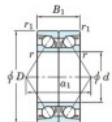

Deep groove ball bearing single row 7228-CDB-FY-JTEKT - 7228-CDB-FY-JTEKT

<https://www.123bearing.co.uk/bearing-housing/deep-groove-bearing/single-row/7228-cdb-fy-jtekt>

Boundary dimensions

Bearing No.	Boundary dimensions(mm)					Basic load ratings(kN)		Fatigue load factor		Limiting speeds(min-1)
	d	D	B	r1(mm)	r2(mm)	Cr	C0r	Ca	C0a	Grease lub.
7228CDB FY	140	250	84	3	1.1	483	508	18.8	14.8	3200

PRODUCT FEATURES

Brand	JTEKT
N° Ean13	3616060648402
Inside diameter	140 mm
Inside diameter	5.512" inch
Outside diameter	250 mm
Outside diameter	9.843" inch
Thickness	84 mm
Thickness	3.307" inch
Limiting speed	3200 rpm
Dynamic load	483 kN
Static load	508 kN
Packaging	1

contact@123bearing.co.uk

02038 087 274

CRT4 de Lesquin 60 Rue Du Haut De Sainghin 59273 Fretin FRANCE