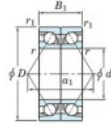

Deep groove ball bearing single row 7228-BDB-FY-JTEKT - 7228-BDB-FY-JTEKT

<https://www.123bearing.co.uk/bearing-housing/deep-groove-bearing/single-row/7228-bdb-fy-jtekt>

Boundary dimensions

Bearing No.	Boundary dimensions(mm)					Basic load ratings(kN)		Fatigue load limit(kN)	factor	Limiting speeds(min-1)
	d	D	B	r1(max)	r1(min)	Cr	C0r	C0		
7228BDB FY	140	250	84	3	1.1	401	426	15.7	-	1700

PRODUCT FEATURES

Brand	JTEKT
N° Ean13	3616060648372
Inside diameter	140 mm
Outside diameter	250 mm
Thickness	84 mm
Limiting speed	1700 rpm
Dynamic load	401 kN
Static load	426 kN
Packaging	1

contact@123bearing.co.uk

02038 087 274

CRT4 de Lesquin 60 Rue Du Haut De Sainghin 59273 Fretin FRANCE