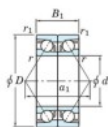

Deep groove ball bearing single row 7326-DB-FY-JTEKT - 7326-DB-FY-JTEKT

<https://www.123bearing.co.uk/bearing-housing/deep-groove-bearing/single-row/7326-db-fy-jtekt>

Boundary dimensions

Bearing No.	Boundary dimensions(mm)					Basic load ratings(kN)		Fatigue load limit(kN)	Factor	Limiting speeds(min-1)
	d	D	B	r1(mm)	r2(mm)	Cr	Cor	lim		
7326DB FY	130	280	116	4	1.5	611	659	23.7	-	2200

PRODUCT FEATURES

Brand	JTEKT
N° Ean13	3616060648303
Inside diameter	130 mm
Inside diameter	5.118" inch
Outside diameter	280 mm
Outside diameter	11.024" inch
Thickness	116 mm
Thickness	4.567" inch
Limiting speed	2200 rpm
Dynamic load	611 kN
Static load	659 kN
Packaging	1

contact@123bearing.co.uk

02038 087 274

CRT4 de Lesquin 60 Rue Du Haut De Sainghin 59273 Fretin FRANCE