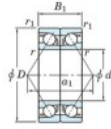

Deep groove ball bearing single row 7226-CDB-FY-JTEKT - 7226-CDB-FY-JTEKT

<https://www.123bearing.co.uk/bearing-housing/deep-groove-bearing/single-row/7226-cdb-fy-jtekt>

Boundary dimensions

Bearing No.	Boundary dimensions(mm)					Basic load ratings(kN)		Fatigue load factor		Limiting speeds(min-1)
	d	D	B	r1(mm)	r(mm)	C_r	C_{0r}	f₀	f₁	
7226CDB FY	130	230	80	3	1.1	433	428	16.5	14.7	3500

PRODUCT FEATURES

Brand	JTEKT
N° Ean13	3616060648266
Inside diameter	130 mm
Outside diameter	230 mm
Thickness	80 mm
Limiting speed	3500 rpm
Dynamic load	433 kN
Static load	428 kN
Packaging	1

contact@123bearing.co.uk

02038 087 274

CRT4 de Lesquin 60 Rue Du Haut De Sainghin 59273 Fretin FRANCE