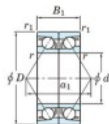

Deep groove ball bearing single row 7226-DB-FY-JTEKT - 7226-DB-FY-JTEKT

<https://www.123bearing.co.uk/bearing-housing/deep-groove-bearing/single-row/7226-db-fy-jtekt>

Boundary dimensions

Bearing No.	Boundary dimensions(mm)					Basic load ratings(kN)		Fatigue load limit(kN)	Factor	Limiting speeds(min-1)
	d	D	B	r1(max)	r2(max)	Cr	C0r			
7226DB FY	130	230	80	3	1.1	398	395	15.2	-	2500

PRODUCT FEATURES

Brand	JTEKT
N° Ean13	3616060648259
Inside diameter	130 mm
Inside diameter	5.118" inch
Outside diameter	230 mm
Outside diameter	9.055" inch
Thickness	80 mm
Thickness	3.15" inch
Limiting speed	2500 rpm
Dynamic load	398 kN
Static load	395 kN
Packaging	1

contact@123bearing.co.uk

02038 087 274

CRT4 de Lesquin 60 Rue Du Haut De Sainghin 59273 Fretin FRANCE