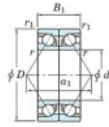

Deep groove ball bearing single row 7226-BDB-FY-JTEKT - 7226-BDB-FY-JTEKT

<https://www.123bearing.co.uk/bearing-housing/deep-groove-bearing/single-row/7226-bdb-fy-jtekt>

Boundary dimensions

Bearing No.	Boundary dimensions(mm)						Basic load ratings(kN)		Fatigue load limit(kN)	factor	Limiting speeds(min-1)
	d	D	B	r(mm)	r1(mm)	Cr	C0r	Ca	f0	Grease lub.	
7226BDB FY	130	230	80	3	1.1	360	360	13.0	-	1900	

PRODUCT FEATURES

Brand	JTEKT
N° Ean13	3616060648242
Inside diameter	130 mm
Outside diameter	230 mm
Thickness	80 mm
Limiting speed	1900 rpm
Dynamic load	360 kN
Static load	360 kN
Packaging	1

contact@123bearing.co.uk

02038 087 274

CRT4 de Lesquin 60 Rue Du Haut De Sainghin 59273 Fretin FRANCE