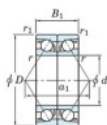

Deep groove ball bearing single row 7026-CDB-FY-JTEKT - 7026-CDB-FY-JTEKT

<https://www.123bearing.co.uk/bearing-housing/deep-groove-bearing/single-row/7026-cdb-fy-jtekt>

Boundary dimensions

Bearing No.	Boundary dimensions (mm)					Basic load ratings (kN)		Fatigue load factor		Limiting speeds (min-1)
	d	D	B	r1 (min)	r1 (max)	Cr	C0r	Ca	C0a	Grease lub.
7026CDB FY	130	200	66	2	1	262	274	11.9	15.9	3900

PRODUCT FEATURES

Brand	JTEKT
N° Ean13	3616060648235
Inside diameter	130 mm
Outside diameter	200 mm
Thickness	66 mm
Limiting speed	3900 rpm
Dynamic load	262 kN
Static load	274 kN
Packaging	1

contact@123bearing.co.uk

02038 087 274

CRT4 de Lesquin 60 Rue Du Haut De Sainghin 59273 Fretin FRANCE