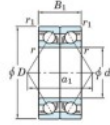

Deep groove ball bearing single row 7026-BDB-FY-JTEKT - 7026-BDB-FY-JTEKT

<https://www.123bearing.co.uk/bearing-housing/deep-groove-bearing/single-row/7026-bdb-fy-jtekt>

Boundary dimensions

Bearing No.	Boundary dimensions(mm)					Basic load ratings(kN)		Fatigue load limit(kN)	Factor	Limiting speeds(min-1)
	d	D	B	r1(max)	r1(min)	Cy	C0y			
7026BDB FY	130	200	66	2	1	213	226	9.2	-	2100

PRODUCT FEATURES

Brand	JTEKT
N° Ean13	3616060648211
Inside diameter	130 mm
Inside diameter	5.118" inch
Outside diameter	200 mm
Outside diameter	7.874" inch
Thickness	66 mm
Thickness	2.598" inch
Limiting speed	2100 rpm
Dynamic load	213 kN
Static load	226 kN
Packaging	1

contact@123bearing.co.uk

02038 087 274

CRT4 de Lesquin 60 Rue Du Haut De Sainghin 59273 Fretin FRANCE