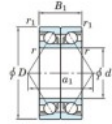

Deep groove ball bearing single row HAR-026-CDB-JTEKT - HAR-026-CDB-JTEKT

<https://www.123bearing.co.uk/bearing-housing/deep-groove-bearing/single-row/har-026-cdb-jtekt>

Boundary dimensions

Bearing No.	Boundary dimensions(mm)					Basic load ratings(kN)		Fatigue load factor	Limiting speeds(min-1)
	d	D	B	r1(r2)	r1	Cr	C0r		
HAR026CDB	130	200	66	2	1	—	96.7	—	8.5 Grease lub. 5100

PRODUCT FEATURES

Brand	JTEKT
N° Ean13	3616060648204
Inside diameter	130 mm
Inside diameter	5.118" inch
Outside diameter	200 mm
Outside diameter	7.874" inch
Thickness	66 mm
Thickness	2.598" inch
Limiting speed	5100 rpm
Static load	96.7 kN
Packaging	1

contact@123bearing.co.uk

02038 087 274

CRT4 de Lesquin 60 Rue Du Haut De Sainghin 59273 Fretin FRANCE