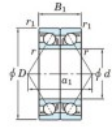

Deep groove ball bearing single row 7224-DB-FY-JTEKT - 7224-DB-FY-JTEKT

<https://www.123bearing.co.uk/bearing-housing/deep-groove-bearing/single-row/7224-db-fy-jtekt>

Boundary dimensions

Bearing No.	Boundary dimensions(mm)						Basic load ratings(kN)		Fatigue load factor	Limiting speeds(min-1)
	d	D	B	r1(r2)	r1(r2)	Cr	Co	lim(kN)	lim	
7224DB FY	120	215	80	2.1	1.1	354	332	15.7	-	2700

PRODUCT FEATURES

Brand	JTEKT
N° Ean13	3616060648136
Inside diameter	120 mm
Outside diameter	215 mm
Thickness	80 mm
Limiting speed	2700 rpm
Dynamic load	354 kN
Static load	332 kN
Packaging	1

contact@123bearing.co.uk

02038 087 274

CRT4 de Lesquin 60 Rue Du Haut De Sainghin 59273 Fretin FRANCE