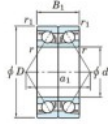

Deep groove ball bearing single row 7024-DB-FY-JTEKT - 7024-DB-FY-JTEKT

<https://www.123bearing.co.uk/bearing-housing/deep-groove-bearing/single-row/7024-db-fy-jtekt>

Boundary dimensions

Bearing No.	Boundary dimensions (mm)						Basic load ratings(kN)		Fatigue load factor		Limiting speeds(min-1)
	d	D	B	r1(mm)	r2(mm)	Cr	C0r	fs	f0	Groove Lp	
7024DB FY	120	180	56	2	1	196	206	9	-	3100	

PRODUCT FEATURES

Brand	JTEKT
N° Ean13	3616060648082
Inside diameter	120 mm
Inside diameter	4.724" inch
Outside diameter	180 mm
Outside diameter	7.087" inch
Thickness	56 mm
Thickness	2.205" inch
Limiting speed	3100 rpm
Dynamic load	196 kN
Static load	206 kN
Packaging	1

contact@123bearing.co.uk

02038 087 274

CRT4 de Lesquin 60 Rue Du Haut De Sainghin 59273 Fretin FRANCE