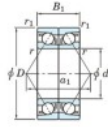

Deep groove ball bearing single row 7024-BDB-FY-JTEKT - 7024-BDB-FY-JTEKT

<https://www.123bearing.co.uk/bearing-housing/deep-groove-bearing/single-row/7024-bdb-fy-jtekt>

Boundary dimensions

Bearing No.	Boundary dimensions (mm)						Basic load ratings (kN)		Fatigue load factor		Limiting speeds (min⁻¹)
	d	D	B	r1 (mm)	r2 (mm)	a1	Cy	C0r	f0	Grease Lub	
7024BDB FY	120	180	56	2	1		176	186	7.85	-	2300

PRODUCT FEATURES

Brand	JTEKT
N° Ean13	3616060648075
Inside diameter	120 mm
Outside diameter	180 mm
Thickness	56 mm
Limiting speed	2300 rpm
Dynamic load	176 kN
Static load	186 kN
Packaging	1

contact@123bearing.co.uk

02038 087 274

CRT4 de Lesquin 60 Rue Du Haut De Sainghin 59273 Fretin FRANCE