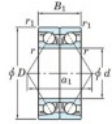

Deep groove ball bearing single row 7322-DB-FY-JTEKT - 7322-DB-FY-JTEKT

<https://www.123bearing.co.uk/bearing-housing/deep-groove-bearing/single-row/7322-db-fy-jtekt>

Boundary dimensions

Bearing No.	Boundary dimensions(mm)						Basic load ratings(kN)		Fatigue load	factor	Limiting speeds(min-1)
	d	D	B	r1(r2)(mm)	r1(mm)	Cr	C0r	lim(kN)	f0	Grease Lub.	
7322DB FY	110	240	100	3	1,1	472	452	17.5	-	2600	

PRODUCT FEATURES

Brand	JTEKT
N° Ean13	3616060648020
Inside diameter	110 mm
Outside diameter	240 mm
Thickness	100 mm
Limiting speed	2600 rpm
Dynamic load	472 kN
Static load	452 kN
Packaging	1

contact@123bearing.co.uk

02038 087 274

CRT4 de Lesquin 60 Rue Du Haut De Sainghin 59273 Fretin FRANCE