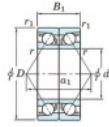

Deep groove ball bearing single row 7222-CDB-FY-JTEKT - 7222-CDB-FY-JTEKT

<https://www.123bearing.co.uk/bearing-housing/deep-groove-bearing/single-row/7222-cdb-fy-jtekt>

Boundary dimensions

Bearing No.	Boundary dimensions(mm)					Basic load ratings(kN)		Fatigue load limit(kN)	factor	Limiting speeds(min-1)
	d	D	B	r1(mm)	r2(mm)	Cr	C0r			
7222CDB FY	110	200	76	2.1	1.1	357	321	16.7	14.5	4100

PRODUCT FEATURES

Brand	JTEKT
N° Ean13	3616060648006
Inside diameter	110 mm
Outside diameter	200 mm
Thickness	76 mm
Limiting speed	4100 rpm
Dynamic load	357 kN
Static load	321 kN
Packaging	1

contact@123bearing.co.uk

02038 087 274

CRT4 de Lesquin 60 Rue Du Haut De Sainghin 59273 Fretin FRANCE